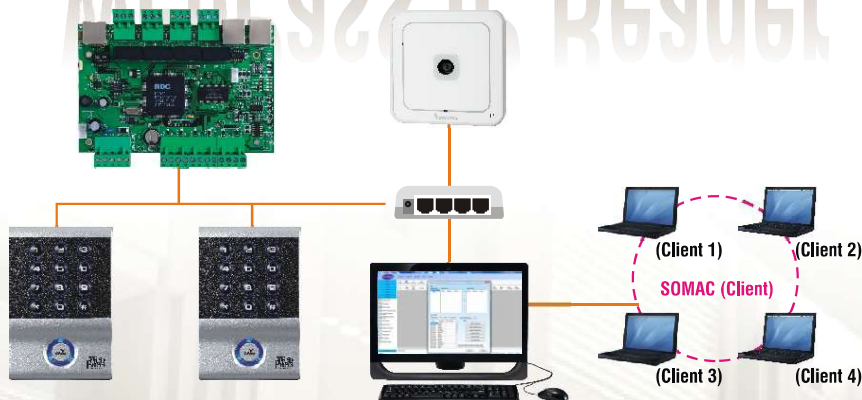

IP65 Outdoor Level

WebPass IP Reader

WebPass IP Reader Specifications

Verification Mode	Card/Password
Software Application	SoMac
Card Capacity	20,000 (50,000extendable)
Communications	TCP/IP, Wiegand/RS485
DIO Support	DI: 3/DO: 1
Inbuilt Relays (Max. power loading)	Door Lock/Ring (120VAC,0.5A/30VDC,1A)
Power Over Ethernet	Yes (Option) (Conjunction box required)
Option Accessories	Conjunction box (Wiring/PoE)
System Log	1,536 entries
Entry Log	65,535 entries
Time Set/Time Zone/Group	255/120/255 Sets
Holiday	Yes
Remote Control/Event Handle	Yes/Yes
Fast Registry	Yes
Ant-Pass Back/Anti Duress	Yes/Yes
Power Consumption	400mA ± 5%
Power Requirement	9~24VDC/1A
Operation Temperature	0°C~65°C
Operation Humidity	5%~80% RH
Dimension/Weight	120 x 80 x 28mm/150g

Terminal selection

Service Module	Access Control	Time Attendance	Lift Control	Zone Management
Terminal Selection	Card /Pin SEMAC-S2 /S1 WEBPASS BF-830W BF-870W BF-831W BF Mini-W	BF-830W BF-870W BF-831W BF Mini-W	SEMAC-S3	SEMAC-S2 /S1 WEBPASS BF-830W BF-870W BF-831W BF Mini-W
	FP /Card /Pin BioSense BF-630W BF-670W BF-631W	BF-630W BF-670W BF-631W	—	BioSense BF-630W BF-670W BF-631W

SoMac 2.2 software service modules

Access Control

Hybrid identification
Software & Hardware & Firmware
3 in 1 support
Single door to Multi-door
IP Camera & DVR integration

Zone Management

Access statement to zones
People Counting
Time to zone summary
Exception report