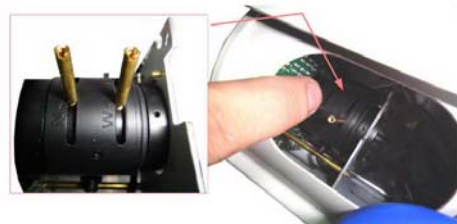

Easy Adjustment