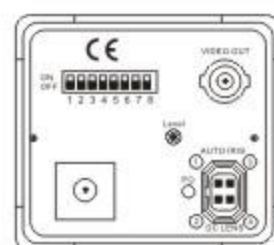

SW	ON	OFF
1	AGC On	AGC Off
2	AES	ALC
3	BLC On	BLC Off

KC-8696

- 540 TVL
- 1/3" SONY Super HAD II Hi-Res. CCD + SONY HQ1 DSP

Specifications	
Sensor Chip	1/3" SONY Super HAD II Hi-Res. CCD / SONY HQ1 DSP
Picture Element	NTSC: 768 (H) × 494 (V) PAL: 752 (H) × 582 (V)
Scanning Frequency	NTSC: 15734Hz(H) 60Hz(V) PAL: 15625Hz(H) 50Hz(V)
High Resolution	540 TV line or above (580TVL, F1.0)
Sensitivity	Color mode automatically switches to B/W mode under 2 Lux 0.05 Lux without IR light ; 0 Lux with IR light
Synchronizing System	Internal Sync., 2:1 Interlace
Auto Gain Control	ON/OFF
S/N Ratio	More than 52dB (AGC OFF)
White Balance	Auto Control
Mirror	ON/OFF
Flickless / Line Lock	ON/OFF
Gamma	0.45
Auto Electronic Shutter	【 1/60(50)~1/100,000 】 ; ON/OFF switchable
Video Output	1.0Vp-p75Ω
Lens Mount	CS/C Mount
Power Requirement	DC12V/150mA; Optional: DC12V/AC24V (Dual Power); AC90~264V (Switching Power) / 3.5W
Dimension / Weight	125(D) × 57(W) × 48(H) mm ; 250g(DC) / 360g(AC)
Operating Temperature	-10°C ~ +50°C

SW	ON	OFF
1	Line Lock	Internal
2	BLC Off	BLC On
3	AGC On	AGC Off
4	Flickless	Normal
5	ALC	AES
6	Mirror	Normal