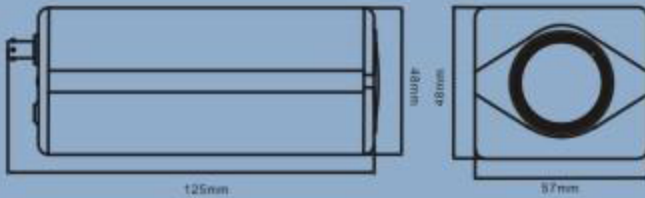

Hi-Res. Day&Night Camera

KC-8695

- 520 TVL
- 1/3" Color Hi-Res. CCD + SONY 11X DSP

Specifications	
Sensor Chip	1/3" COLOR Hi-Res. CCD + SONY 11X DSP
Picture Element	NTSC: 768 (H) × 494 (V) PAL: 752 (H) × 582 (V)
Scanning Frequency	NTSC: 15734Hz(H) 60Hz(V) PAL: 15625Hz(H) 50Hz(V)
High Resolution	520 TV lines (F1.2)
Sensitivity	Color mode automatically switches to B/W mode under 2 Lux 0.05 Lux without IR light ; 0 Lux with IR light
Synchronizing System	Internal Sync., 2:1 Interlace
Auto Gain Control	ON/OFF
Backlight Compensation	ON/OFF Switchable
S/N Ratio	More than 50dB (AGC OFF)
White Balance	Auto Control
Gamma	0.45
Auto Electronic Shutter	【 1/60(50)~1/100,000 】 ; ON/OFF switchable
Video Output	1.0Vp-p75Ω
Lens Mount	CS/C Mount
Power Requirement	DC12V/150mA; Optional: DC12V/AC24V (Dual Power); AC90~264V (Switching Power) / 3.5W
Dimension / Weight	125(D) × 57(W) × 48(H) mm ; 250g(DC) / 360g(AC)
Operating Temperature	-10°C ~ +50°C

SW	ON	OFF
1	AGC On	AGC Off
2	AES	ALC
3	BLC On	BLC Off

KC-8696

- 540 TVL
- 1/3" SONY Super HAD II Hi-Res. CCD + SONY HQ1 DSP

Specifications	
Sensor Chip	1/3" SONY Super HAD II Hi-Res. CCD / SONY HQ1 DSP
Picture Element	NTSC: 768 (H) × 494 (V) PAL: 752 (H) × 582 (V)
Scanning Frequency	NTSC: 15734Hz(H) 60Hz(V) PAL: 15625Hz(H) 50Hz(V)
High Resolution	540 TV line or above (580TVL, F1.0)
Sensitivity	Color mode automatically switches to B/W mode under 2 Lux 0.05 Lux without IR light ; 0 Lux with IR light
Synchronizing System	Internal Sync., 2:1 Interlace
Auto Gain Control	ON/OFF
S/N Ratio	More than 52dB (AGC OFF)
White Balance	Auto Control
Mirror	ON/OFF
Flickless / Line Lock	ON/OFF
Gamma	0.45
Auto Electronic Shutter	【 1/60(50)~1/100,000 】 ; ON/OFF switchable
Video Output	1.0Vp-p75Ω
Lens Mount	CS/C Mount
Power Requirement	DC12V/150mA; Optional: DC12V/AC24V (Dual Power); AC90~264V (Switching Power) / 3.5W
Dimension / Weight	125(D) × 57(W) × 48(H) mm ; 250g(DC) / 360g(AC)
Operating Temperature	-10°C ~ +50°C