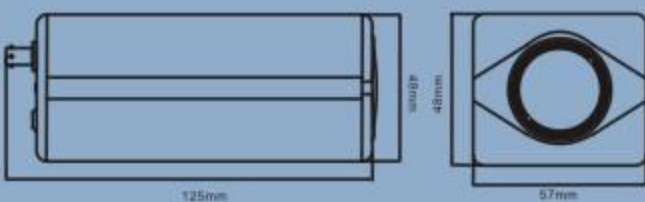

Hi-Res. Day&Night Camera

KC-8695

- 520 TVL
- 1/3" Color Hi-Res. CCD + SONY 11X DSP

Specifications	
Sensor Chip	1/3" COLOR Hi-Res. CCD + SONY 11X DSP
Picture Element	NTSC: 768 (H) × 494 (V) PAL: 752 (H) × 582 (V)
Scanning Frequency	NTSC: 15734Hz(H) 60Hz(V) PAL: 15625Hz(H) 50Hz(V)
High Resolution	520 TV lines (F1.2)
Sensitivity	Color mode automatically switches to B/W mode under 2 Lux 0.05 Lux without IR light ; 0 Lux with IR light
Synchronizing System	Internal Sync., 2:1 Interlace
Auto Gain Control	ON/OFF
Backlight Compensation	ON/OFF Switchable
S/N Ratio	More than 50dB (AGC OFF)
White Balance	Auto Control
Gamma	0.45
Auto Electronic Shutter	【 1/60(50)~1/100,000 】 ; ON/OFF switchable
Video Output	1.0Vp-p75Ω
Lens Mount	CS/C Mount
Power Requirement	DC12V/150mA; Optional: DC12V/AC24V (Dual Power); AC90~264V (Switching Power) / 3.5W
Dimension / Weight	125(D) × 57(W) × 48(H) mm ; 250g(DC) / 360g(AC)
Operating Temperature	-10°C ~ +50°C

SW	ON	OFF
1	AGC On	AGC Off
2	AES	ALC
3	BLC On	BLC Off

KC-8696

- 540 TVL
- 1/3" SONY Super HAD II Hi-Res. CCD + SONY HQ1 DSP

Specifications	
Sensor Chip	1/3" SONY Super HAD II Hi-Res. CCD / SONY HQ1 DSP
Picture Element	NTSC: 768 (H) × 494 (V) PAL: 752 (H) × 582 (V)
Scanning Frequency	NTSC: 15734Hz(H) 60Hz(V) PAL: 15625Hz(H) 50Hz(V)
High Resolution	540 TV line or above (580TVL, F1.0)
Sensitivity	Color mode automatically switches to B/W mode under 2 Lux 0.05 Lux without IR light ; 0 Lux with IR light
Synchronizing System	Internal Sync., 2:1 Interlace
Auto Gain Control	ON/OFF
S/N Ratio	More than 52dB (AGC OFF)
White Balance	Auto Control
Mirror	ON/OFF
Flickless / Line Lock	ON/OFF
Gamma	0.45
Auto Electronic Shutter	【 1/60(50)~1/100,000 】 ; ON/OFF switchable
Video Output	1.0Vp-p75Ω
Lens Mount	CS/C Mount
Power Requirement	DC12V/150mA; Optional: DC12V/AC24V (Dual Power); AC90~264V (Switching Power) / 3.5W
Dimension / Weight	125(D) × 57(W) × 48(H) mm ; 250g(DC) / 360g(AC)
Operating Temperature	-10°C ~ +50°C