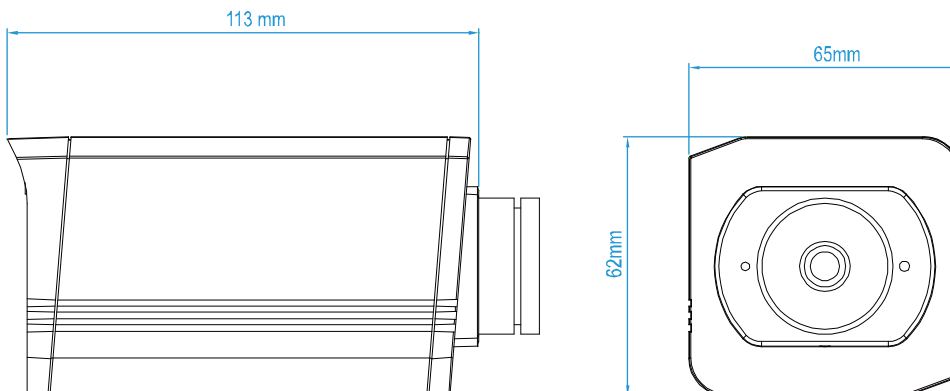

SPECIFICATIONS

■ Network	
Network Compression	H.264 / MPEG4 / MJPEG
Multiple Video Streaming (Encode Modes, IPS, Resolution)	YES
LAN Port	YES
LAN Speed	10/100 Based-T Ethernet
Supported Protocols	DDNS, PPPoE, DHCP, NTP, SNTP, TCP/IP, ICMP, SMTP, FTP, HTTP, RTP, RTSP, RTCP, IPv4, Bonjour, UPnP, DNS, UDP, IGMP, QoS
ONVIF Compatible	YES
Frame Rate	30fps
Number of Online Users	10
Security	(1) Multiple user access levels with password (2) IP address filtering (3) Digest authentication
Remote Access	(1) Internet Explorer on Windows operating system (2) EagleEyes on iPhone, iPad & Android mobile devices
■ Camera	
Image Sensor	1/2.9" SONY H.R. image sensor
Video Resolution	1920 x 1080; 1280 x 720; 640 x 480; 320 x 240
Min Illumination	0.1 Lux / F1.5
Shutter Speed	1 / 60 (1/50) to 1 / 100,000 sec.

SPECIFICATIONS (CONTINUED)

■ Camera	
S/N Ratio	More than 48dB (AGC off)
Lens	C/CS Mount (MBLF >= 5.8mm)
Viewing Angle	73.2°(Horizontal) / 47.4°(Vertical) / 85.4°(Diagonal) (Base on f3.8mm fixed Lens)
IR Shift	YES
White Balance	ATW
AGC	Auto
IRIS Mode	AES / DC Iris
POE	YES (IEEE 802.3af)
External Alarm I/O	YES
Micro SD Card Slot	YES
Microphone	YES
Line in	YES
Power Source (±10%)	12V / 1A
Operating Temperature	0°C~40°C
■ Others	
Mobile Surveillance	iPad / iPhone / Android mobile device
Motion Detection	YES
Event Notification	FTP / Email / SMS
RTC (real-time clock)	YES
Digital Pan / Tilt / Zoom	YES
Minimum Web Browsing Requirements	<ul style="list-style-type: none"> • Intel core i3 or higher, or equivalent AMD • 2GB RAM • AGP graphics card, Direct Draw, 32MB RAM • Windows 7, Vista & XP, DirectX 9.0 or later • Internet Explorer 7.x or later

*The specifications are subject to change without notice.

DIMENSIONS**

** Dimensional tolerance: (± 5mm)